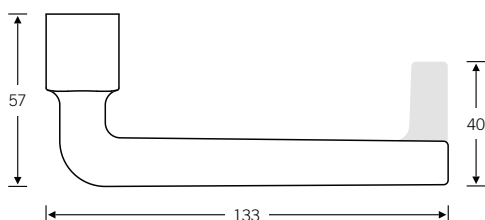

Recommended rose/backplate variants

EN 179

Design: David Chipperfield  EN 179 model: FSB 1134

Wide-backplate set in Bronze to order

* restrictions for some variants

surface-mtd

flush-fitted*

Bearings information | Page 24 ff.