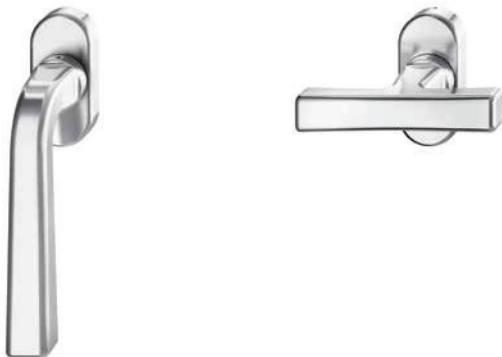

A study of historical handles led Fawad Kazi to conceive a universally deployable door lever through a process of rigorous reduction. FSB 1254 combines the traditional emphasis on gripping bulk with an unembellished formal idiom. The handle's cross-section sees circle meet square and embodies classical ideals of architecture.

Recommended rose/backplate variants

EN 179

Design: Fawad Kazi

 EN 179 model: FSB 1255

\* restrictions for some variants

surface-mtd

flush-fitted\*

Bearings information | Page 24 ff.

## Door knobs

Flush doors

Narrow stile doors

23 0829 (for flush doors) | Page 303

07 0809 (for narrow stile doors) | Page 443

## Window handles

Rose 32.5 × 70 × 10

lockable

34 1254 09039 | Page 343

34 3454 09039

Additional heavy-duty hardware:

Barrier-free ErgoSystem® | Page 610ff.