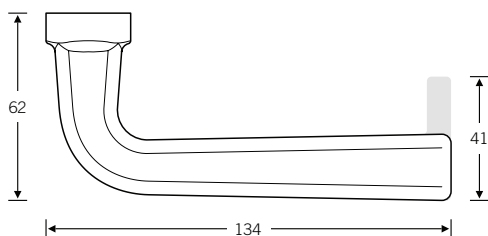

A study of historical handles led Fawad Kazi to conceive a universally deployable door lever through a process of rigorous reduction. FSB 1254 combines the traditional emphasis on gripping bulk with an unembellished formal idiom. The handle's cross-section sees circle meet square and embodies classical ideals of architecture.

Recommended rose/backplate variants

EN 179

Design: Fawad Kazi

 EN 179 model: FSB 1255

\* restrictions for some variants

surface-mtd

flush-fitted\*

Bearings information | Page 24 ff.

- 34 3454 09039 (Rose 32.5 × 70 × 10)