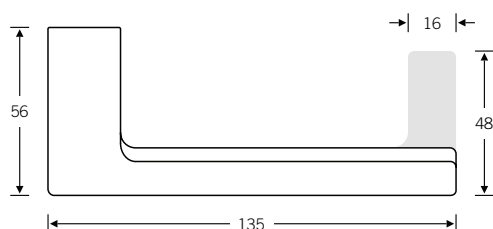

FSB's new C and V Line lever handle collections pioneer the fusion of functionally designed grip surfaces running parallel to the face of the door with an identity as graphic as it is shapely. Shown here FSB 1257/"V Line", followed on page 258 by FSB 1259/"C Line".

Recommended rose variant

Glass-door hardware

Standard

here: 13 4220 with 72 1257 | Page 478

3a

Narrow-door handles

Standard

06 1258 (cranked)

Door knob

Flush doors

23 0857 (for flush doors) | Page 308

Window handle

Rose 27 × 62 × 10

Rose 32.5 × 70 × 10

Rose 25.5 × 60.5 flush-fit

lockable